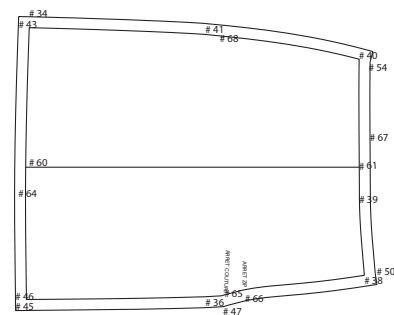

Piece Name: H001FP
Size:36
Annotation: FOND DE POCHE DESSUS
Quantity: 2
Category: FP