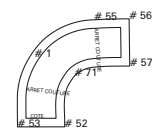

Piece: 1004ENFDVH_2
Size: 36
Annotation: ENFORME TAILLE HAUT DEVANT
Quantity: 2
Category: ENFDVH