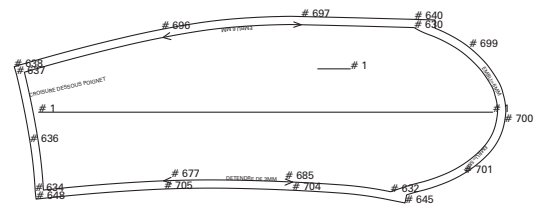

Piece Name: H002MANR
Size:36
Annotation: DESSUS DE MANCHE DROITE
Quantity: 1
Category: MANR