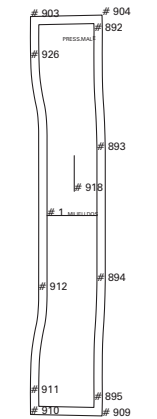

courrèges

Description: BL05 / Blouson AC
Season: FW 16 / 17
Production Time: 05:02:16
Sample Size: 36
Manufacture: Courrèges Factory - Pau, France