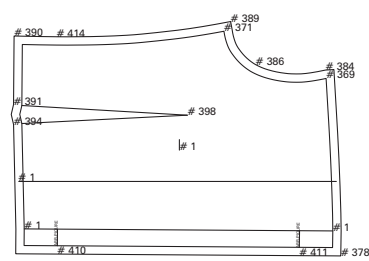

Piece Name: H002DOD
Size:36
Annotation: DOD DOUBLURE
Quantity: 1
Category: DOD