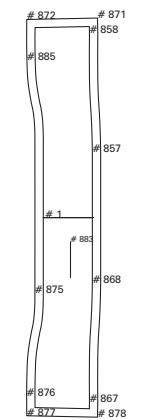

Piece Name: H002COLIN
Size:36
Annotation: COL INTERIEUR
Quantity: 1
Category: COLIN