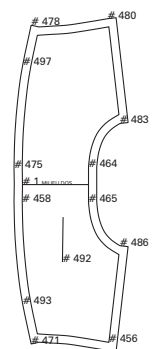

Piece Name: H002POIG
Size:36
Annotation: EMPIECEMENT DOS DOUBLURE
Quantity: 1
Category: DOEMPD