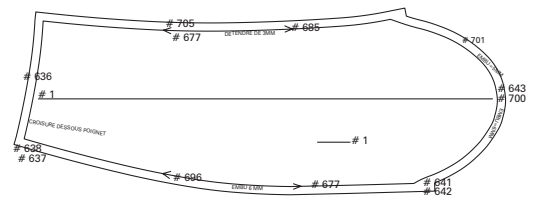

Piece Name: H002MANG
Size:36
Annotation: DESSUS DE MANCHE GAUCHE
Quantity: 1
Category: MANG