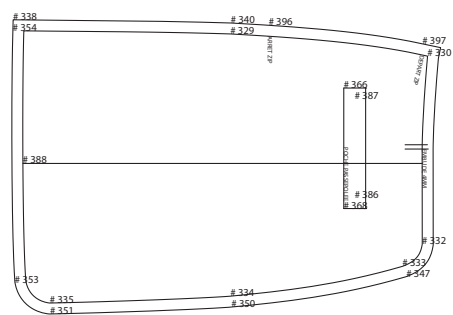

Piece Name: H001FP1
Size:36
Annotation: FOND DE POCHE DESSOUS
Quantity: 2
Category: FP1

Piece Name: H001FP
Size:36
Annotation: FOND DE POCHE DESSUS
Quantity: 2
Category: FP