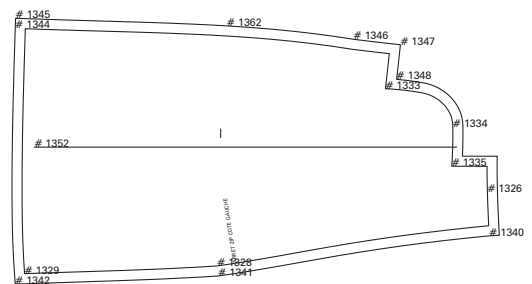

Piece: 1004DOGD
Size: 36
Annotation: DOS GAUCHE DOUBLURE
Quantity: 1
Category: DOGD