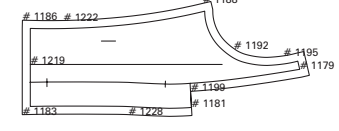

Piece Name: H002DVI1R
Size:36
Annotation: PETIT COTE DEVANT DROIT
Quantity: 1
Category: DVI1R