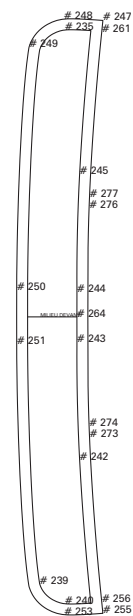

Piece Name: H001PASSPOC
Size:36
Annotation: PASSEPOIL POCHE
Quantity: 2
Category: PASSPOC

Piece Name: H001ENFDV1
Size:36
Annotation: ENFORME BAS DEVANT
Quantity: 1
Category: ENFDV1