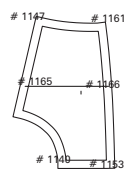

Piece Name: H002DVEMPG
Size:36
Annotation: EMPIECEMENT DEVANT GAUCHE
Quantity: 1
Category: DVEMPG