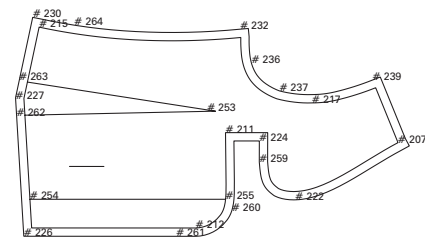

Piece Name: H002DVGD
Size:36
Annotation: DEVANT GAUCHE DOUBLURE
Quantity: 1
Category: DVGD