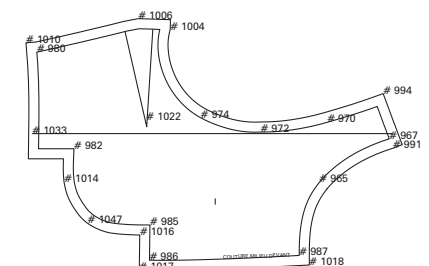

Piece: 1004DVG1D
Size: 36
Annotation: EMP DEVANT GAUCHE DOUBLURE
Quantity: 1
Category: DVG1D

Piece: 1004ENFDV_2
Size: 36
Annotation: ENFORME ENCLOSURE DEVANT
Quantity: 1
Category: ENFDV