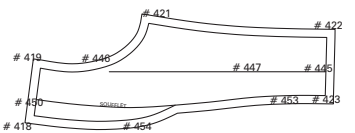

Piece Name: H002DVI
Size:36
Annotation: PETIT COTE DEVANT DROIT
Quantity: 1
Category: DVI