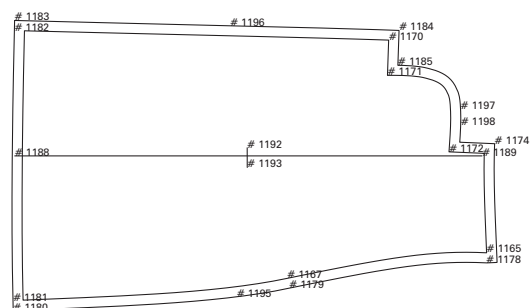

Piece: 1004DVRD
Size: 36
Annotation: DEVANT DROIT DOUBLURE
Quantity: 1
Category: DVRD