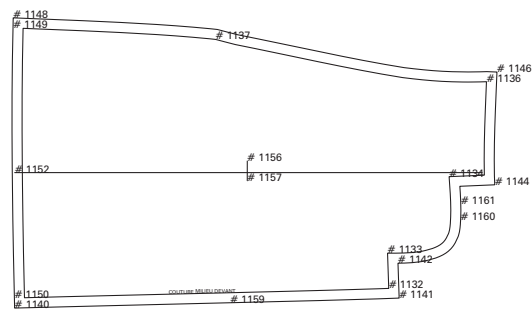

Piece: 1004DVGD
Size: 36
Annotation: DEVANT GAUCHE DOUBLURE
Quantity: 1
Category: DVGD