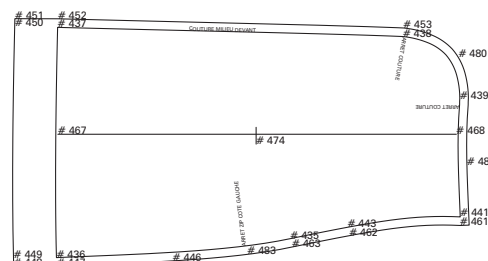

Piece: 1004DVG_2
Size: 36
Annotation: DEVANT GAUCHE
Quantity: 1
Category: DVG