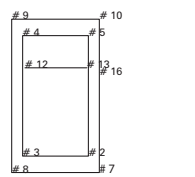

courrèges

Description: J01 / Mini Jupe
Season: FW 16 / 17
Production Time: 02:28:47
Sample Size: 36
Manufacture: Courrèges Factory - Pau, France