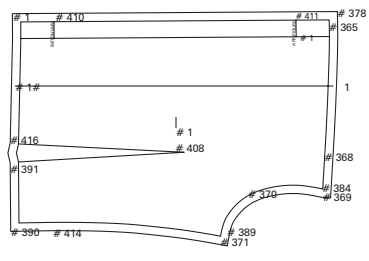

Piece Name: H002DOD
Size:36
Annotation: DOD DOUBLURE
Quantity: 1
Category: DOD