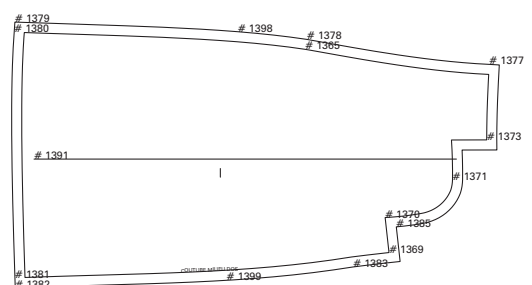

Piece: 1004DORD
Size: 36
Annotation: DOS DROIT DOUBLURE
Quantity: 1
Category: DORD