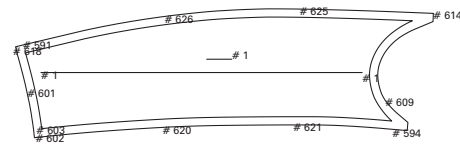

Piece Name: H002MAN1R
Size:36
Annotation: DESSOUS DE MANCHE DROITE
Quantity: 1
Category: MAN1R