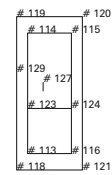

courrèges

Description: J01 / Mini Jupe
Season: FW 16 / 17
Production Time: 02:28:47
Sample Size: 36
Manufacture: Courrèges Factory - Pau, France