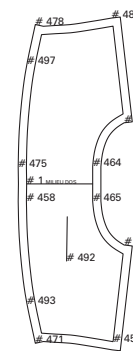

Piece Name: H002DO1G
Size:36
Annotation: PETIT COTE DOS GAUCHE
Quantity: 1
Category: DO1G