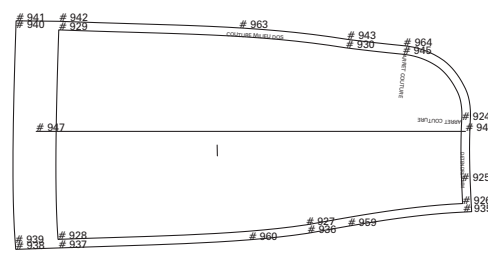

Piece: 1004ENFDV_2
Size: 36
Annotation: ENFORME ENCLOSURE DEVANT
Quantity: 1
Category: ENFDV

courrèges

Description: R09 / Robe Diamant
Season: FW 16 / 17
Production Time: 06:10:27
Sample Size: 36
Manufacture: Courrèges Factory - Pau, France