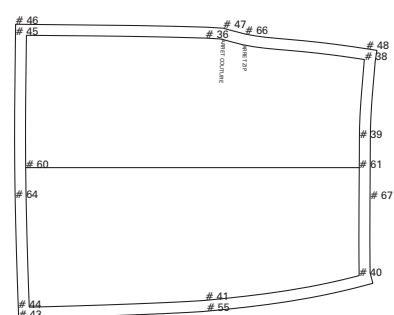

Piece Name: H001DOD
Size:36
Annotation: DOS DOUBLURE DROIT
Quantity: 1
Category: DODR

Piece Name: H001DOD
Size:36
Annotation: DOS DOUBLURE GAUCHE
Quantity: 1
Category: DODG