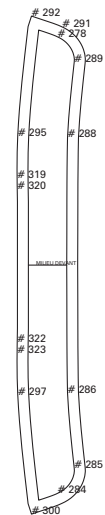

Piece Name: H001ENFDV
Size:36
Annotation: ENFORME HAUT DEVANT
Quantity: 1
Category: ENFDV