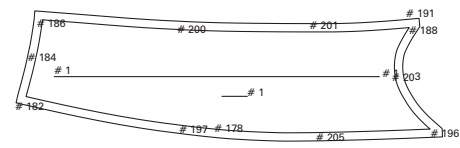

Piece Name: H002MAN1DG
Size:36
Annotation: DESSOUS DE MANCHE DOUBLURE GAUCHE
Quantity: 1
Category: MAN1DG