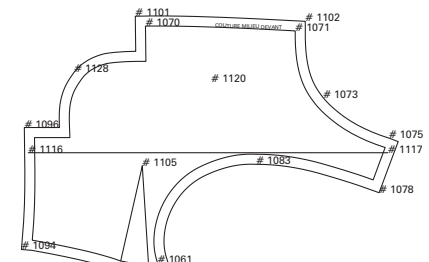

Piece: 1004DO1RD
Size: 36
Annotation: EMP DEVANT DROIT DOUBLURE
Quantity: 1
Category: DVRD

courrèges

Description: R09 / Robe Diamant
Season: FW 16 / 17
Production Time: 06:10:27
Sample Size: 36
Manufacture: Courrèges Factory - Pau, France