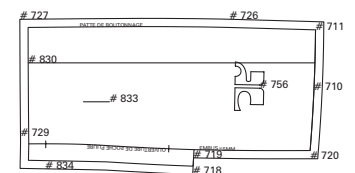

Piece Name: H002DVG
Size:36
Annotation: DEVANT GAUCHE
Quantity: 1
Category: DVG