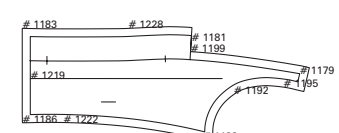

Piece Name: H002DVI1G
Size:36
Annotation: PETIT COTE DEVANT GAUCHE
Quantity: 1
Category: DVI1G