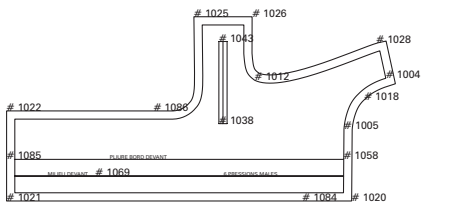

Piece Name: H002PARG
Size:36
Annotation: PATTE DEV + PAREMENTURE GAUCHE
Quantity: 1
Category: PARG