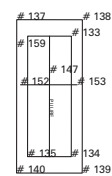

Piece Name: PROPOC
Size:36
Annotation: PROPREEE POCHE
Quantity: 2
Category: PROPOC