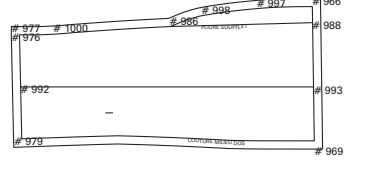

Piece Name: H002DVRD
Size:36
Annotation: DEVANT DROIT DOUBLURE
Quantity: 1
Category: DVRD