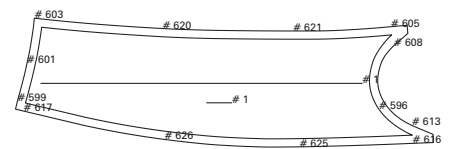

Piece Name: H002MAN1G
Size:36
Annotation: DESSOUS DE MANCHE GAUCHE
Quantity: 1
Category: MAN1G