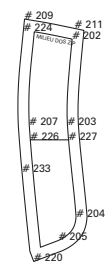

courrèges

Description: J01 / Mini Jupe
Season: FW 16 / 17
Production Time: 02:28:47
Sample Size: 36
Manufacture: Courrèges Factory - Pau, France