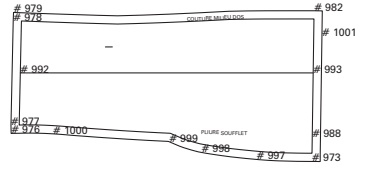

Piece Name: H002DVRD
Size:36
Annotation: DEVANT DROIT DOUBLURE
Quantity: 1
Category: DVRD