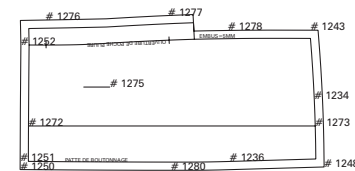

Piece Name: H002DVR
Size:36
Annotation: DEVANT DROIT
Quantity: 1
Category: DVR