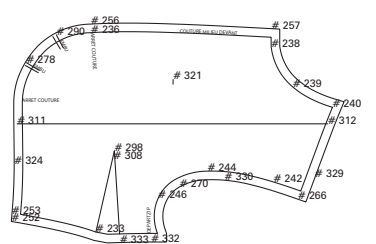

Piece: 1004DV
Size: 36
Annotation: EMP DEVANT GAUCHE
Quantity: 1
Category: DV1G