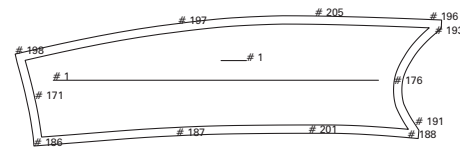

Piece Name: H002MAN1DR
Size:36
Annotation: DESSOUS DE MANCHE DOUBLURE DROITE
Quantity: 1
Category: MAN1DR