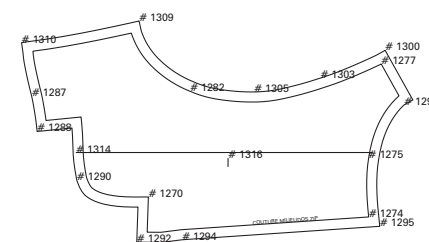

Piece: 1004DO1RD
Size: 36
Annotation: EMP DOS DROIT DOUBLURE
Quantity: 1
Category: DO1RD