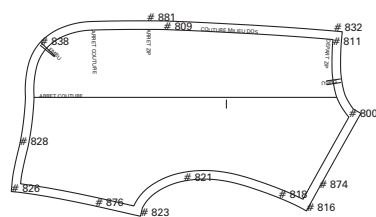

Piece: 1004ENFDV_2
Size: 36
Annotation: ENFORME ENCLOSURE DEVANT
Quantity: 1
Category: ENFDV

courrèges

Description: R09 / Robe Diamant
Season: FW 16 / 17
Production Time: 06:10:27
Sample Size: 36
Manufacture: Courrèges Factory - Pau, France