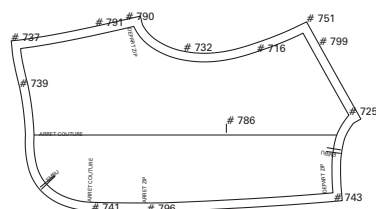

Piece: 1004DO1GD
Size: 36
Annotation: EMP DOS GAUCHE
Quantity: 1
Category: DO1G