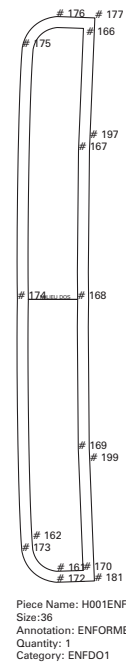

Piece Name: H001ENFDO1
Size:36
Annotation: ENFORME BAS DOS
Quantity: 1
Category: ENFDO1