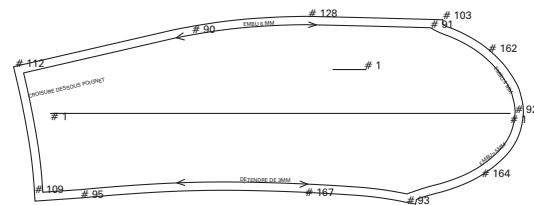

Piece Name: H002MANDR
Size:36
Annotation: DESSUS DE MANCHE DOUBLURE DROITE
Quantity: 1
Category: MANDR