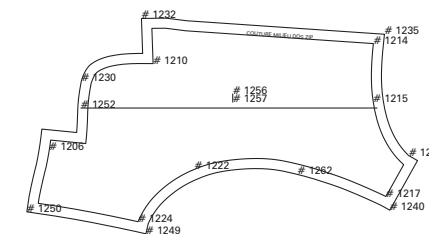

Piece: 1004DO1GD
Size: 36
Annotation: EMP DOS GAUCHE DOUBLURE
Quantity: 1
Category: DO1GD