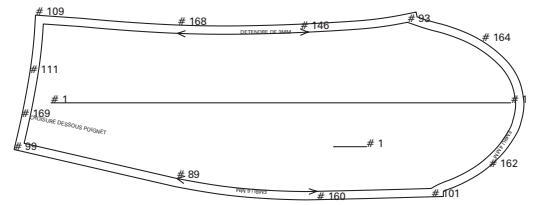

Piece Name: H002MANDG
Size:36
Annotation: DESSUS DE MANCHE DOUBLURE GAUCHE
Quantity: 1
Category: MANDG