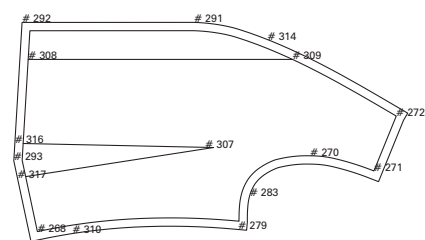

Piece Name: H002DVRD
Size:36
Annotation: DEVANT DROIT DOUBLURE
Quantity: 1
Category: DVRD