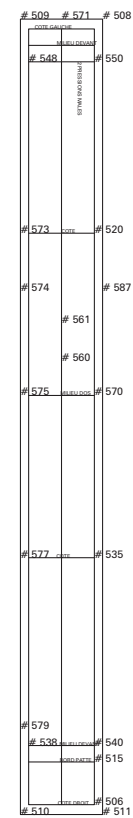

Piece Name: H002DO1G
Size:36
Annotation: PETIT COTE DOS GAUCHE
Quantity: 1
Category: DO1G