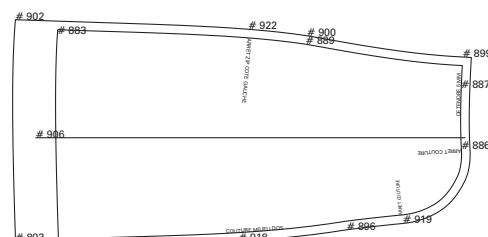

Piece: 1004DO1GD
Size: 36
Annotation: EMP DOS GAUCHE
Quantity: 1
Category: DO1G