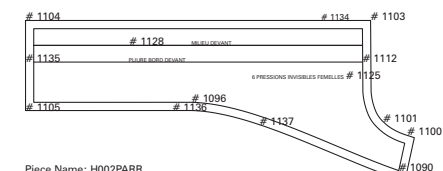

Piece Name: H002COLEX
Size:36
Annotation: COL EXTERIEUR
Quantity: 1
Category: COLEX

Piece Name: H002POP
Size:36
Annotation: PROPRE POCHE INT
Quantity: 1
Category: POPIN