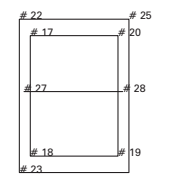

courrèges

Description: J01 / Mini Jupe
Season: FW 16 / 17
Production Time: 02:28:47
Sample Size: 36
Manufacture: Courrèges Factory - Pau, France