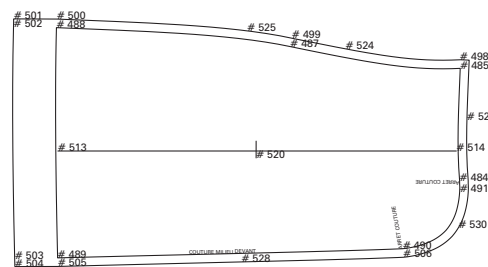

Piece: 1004DV
Size: 36
Annotation: EMP DEVANT GAUCHE
Quantity: 1
Category: DV1G