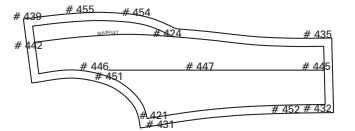

Piece Name: H002DVP
Size:36
Annotation: PATTE DEV + PAREMENTURE DROITE
Quantity: 1
Category: PARR