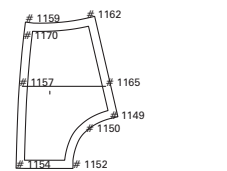

Piece Name: H002DVEMPR
Size:36
Annotation: EMPIECEMENT DEVANT DROIT
Quantity: 1
Category: DVEMPR